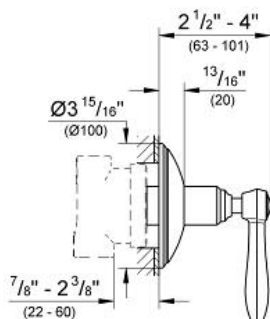

SOMERSET
2-Way Diverter
MODEL # 19318000

Pure Freude
an Wasser

GROHE

Product Description:
SOMERSET
2-Way Diverter

Standard Specification:

- GROHE StarLight chrome finish
- For use with Diverter Rough-In Valve (29 712)
- Escutcheon with wall sealing
- Threaded
- Adjustable installation depth

Applicable Codes & Standards:

- Energy Policy Act of 1992
- ASME A112.18.1/CSA B125.1
- ICC/ANSI A117.1

Color:

- 19318000 StarLight Chrome