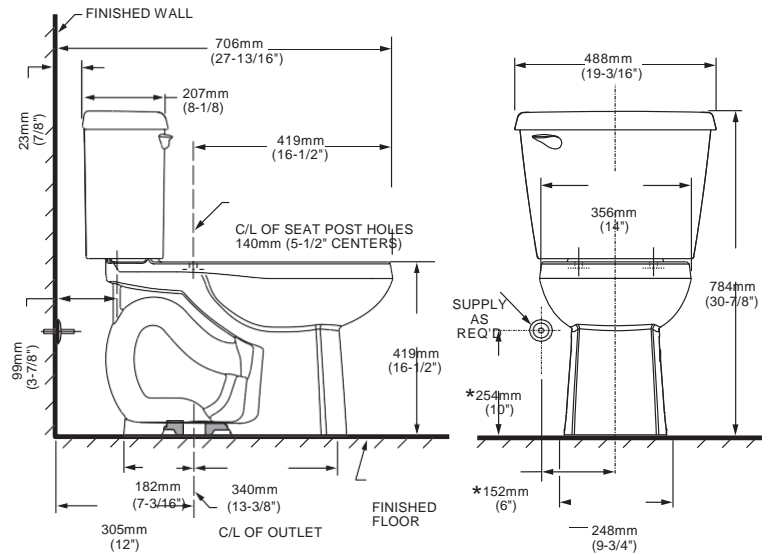

SONOMA[®] RIGHT HEIGHT[®] ROUND FRONT
12" ROUGH TOILET

- 702BA154.020
 - Vitreous china
 - High Efficiency Toilet (HET), ultra-low consumption (4.8 Lpf/1.28 gpf), utilizes 20% less water
 - Meets EPA WaterSense[®] criteria
 - PowerWash[®] rim scrubs bowl with each flush
 - Includes color match bowl caps
 - 2" flush valve, 2" trapway
 - Color matched non slow-close seat supplied
 - 16-1/2" rim height for accessible applications
 - 12" (305mm) rough-in
 - Generous 9" x 8" water surface area
 - Color matched trip lever is supplied
 - 2 year warranty
 - Right Height[®] Round Front Bowl
 - Lined Tank

□ Supply sold separately

□

Nominal Dimensions:

706 x 488 x 784mm
(27-13/16" x 19-3/16" x 30-7/8")

NOTES:

THIS TOILET IS DESIGNED TO ROUGH-IN AT A MINIMUM DIMENSION OF 305MM (12") FROM FINISHED WALL TO C/L OF OUTLET. SUPPLY NOT INCLUDED WITH FIXTURE AND MUST BE ORDERED SEPARATELY. * DIMENSION SHOWN FOR LOCATION OF SUPPLY IS SUGGESTED.

IMPORTANT: Dimensions of fixtures are nominal and may vary within the range of tolerances established by ANSI Standard A112.19.2. These measurements are subject to change or cancellation. No responsibility is assumed for use of superseded or voided pages.