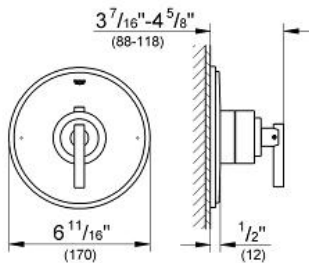

ATRIO Single Function Valve Trim Kit with Control Module

MODEL # 19866000

Pure Freude
an Wasser

ADA

C

Product Description:

ATRIO

Single Function Valve Trim Kit with Control Module

Standard Specification:

- For shower only or shower/tub with diverter applications
- Integrated bypass option when used with diverter tub spout
- Requires GrohFlex universal rough-in box (35 026 000) (sold separately)
- **GROHE SilkMove**
- 6.1 gpm (23 l/min) at 45 psi
- **GROHE StarLight** chrome finish