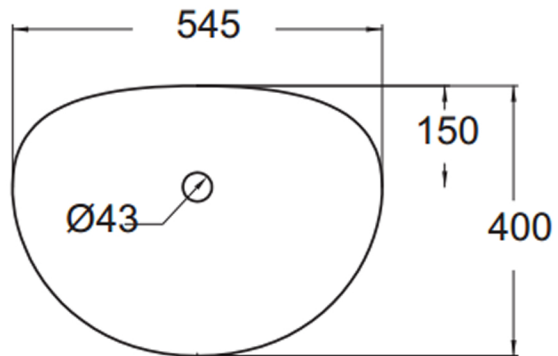

FRONT VIEW

SIDE VIEW

TOP VIEW

Code : WP-F633
 Name : Neo Modern
 Description : Vessel

American Standard