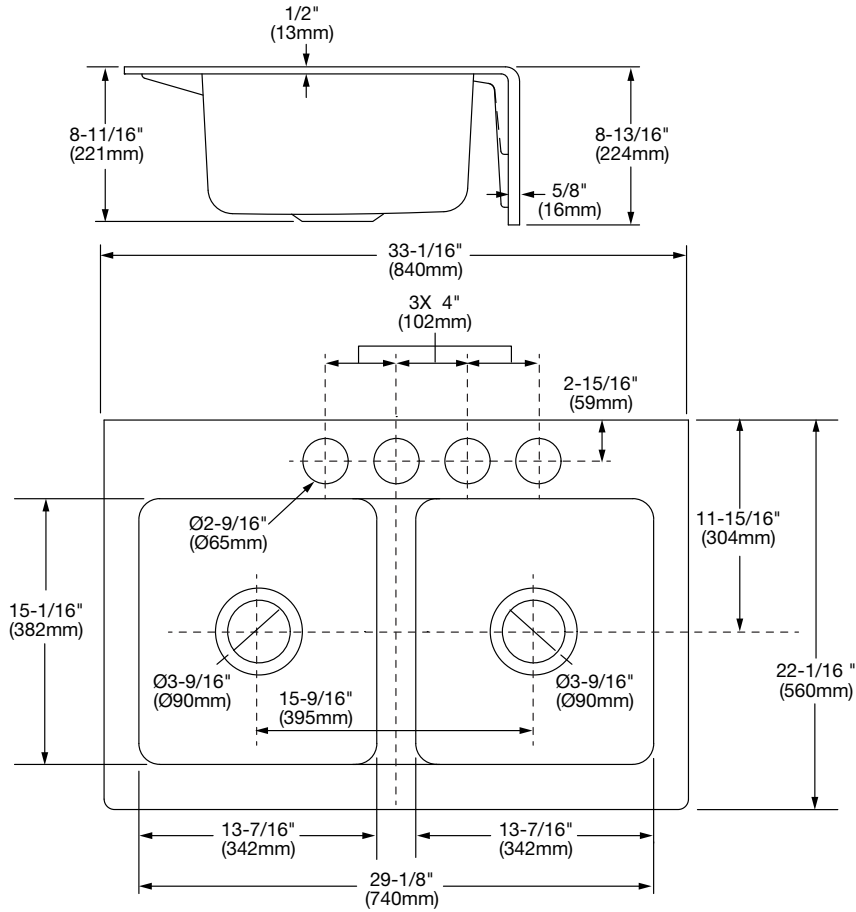

**Delancey® 33 x 22 Double Bowl
Apron Front Cast Iron Kitchen Sink**

❑ **77DB33220A.308**

- Cast Iron Double Bowl Apron Front Sink
- Brilliant White Finish
- Undermount Installation
- 8-11/16" deep bowls
- 4 oversized undermount holes to assist in faucet and accessory installation
- Minimum 36" (914mm) cabinet required
- Limited Lifetime Warranty

Nominal Dimensions:

33-1/6" x 22-1/16" x 8-11/16"
(840 x 560 x 221mm)

Each Bowl Size:

13-7/16" (342mm) wide
15-1/16" (382mm) front to back
8-11/16" (221mm) deep

**Compliance Certifications - Meets or
Exceeds the Following Specifications:**

• **SINK:**

ASME A112.19.1 / CSA B45.2

SEE REVERSE FOR ROUGHING-IN
DIMENSIONS AND PRODUCT SPECIFICATIONS

To Be Specified:

- ❑ Color: Brilliant White .308

Optional Accessories:

Stainless Steel Bottom Grids (2) 8419000.075
Stainless Steel Waste Fitting 9028000.075

NOTES:

* DIMENSIONS SHOWN FOR LOCATION OF SUPPLIES AND "P" TRAP ARE SUGGESTED.
FITTINGS NOT INCLUDED WITH FIXTURE AND MUST BE ORDERED SEPARATELY.
SEALING COMPOUND SUPPLIED BY OTHERS.

IMPORTANT: Dimensions of fixtures are nominal and may vary within the range of tolerances established by ASME A112.19.1 / CSA B45.2.
These measurements are subject to change or cancellation. No responsibility is assumed for use of superseded or voided pages.