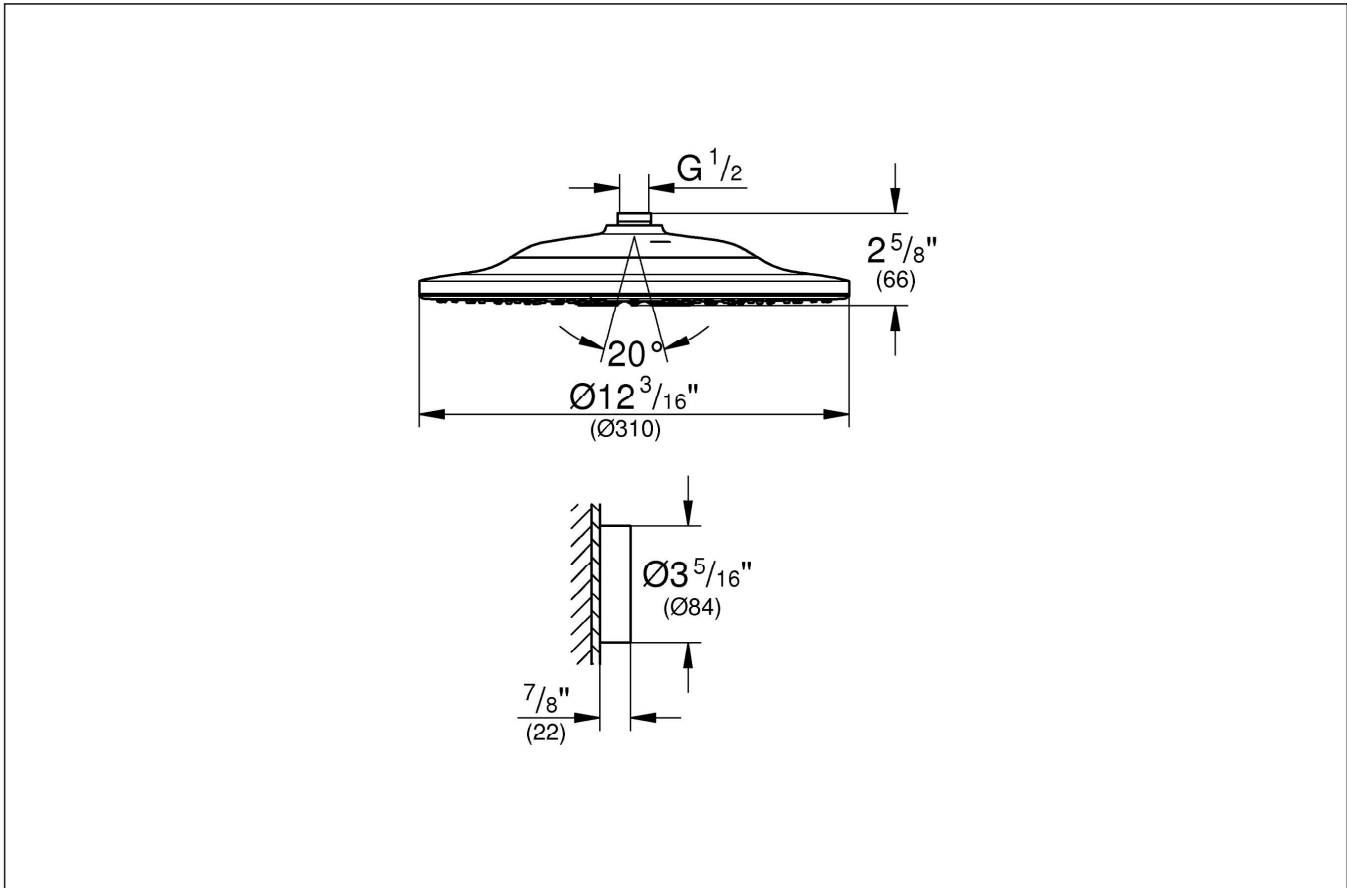

TECHNICAL DATA:

GPM (Min)-GPM (Max)

1.75 GPM

Tel: 1.630.582.7711 Fax: 1.630.582.7722

We reserve the right to make revisions without notice to product specifications.

For the most current Specification Sheet, go to www.grohe.us.

03-19-2020

PART OF **LIXIL**