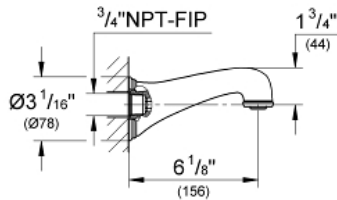

GENEVA
Tub Spout
MODEL # 13612000

Pure Freude
an Wasser

GROHE

Product Description:
GENEVA
Tub Spout

Standard Specification:

- Wall mount
- 3/4" connection thread
- GROHE StarLight chrome finish

Applicable Codes & Standards: