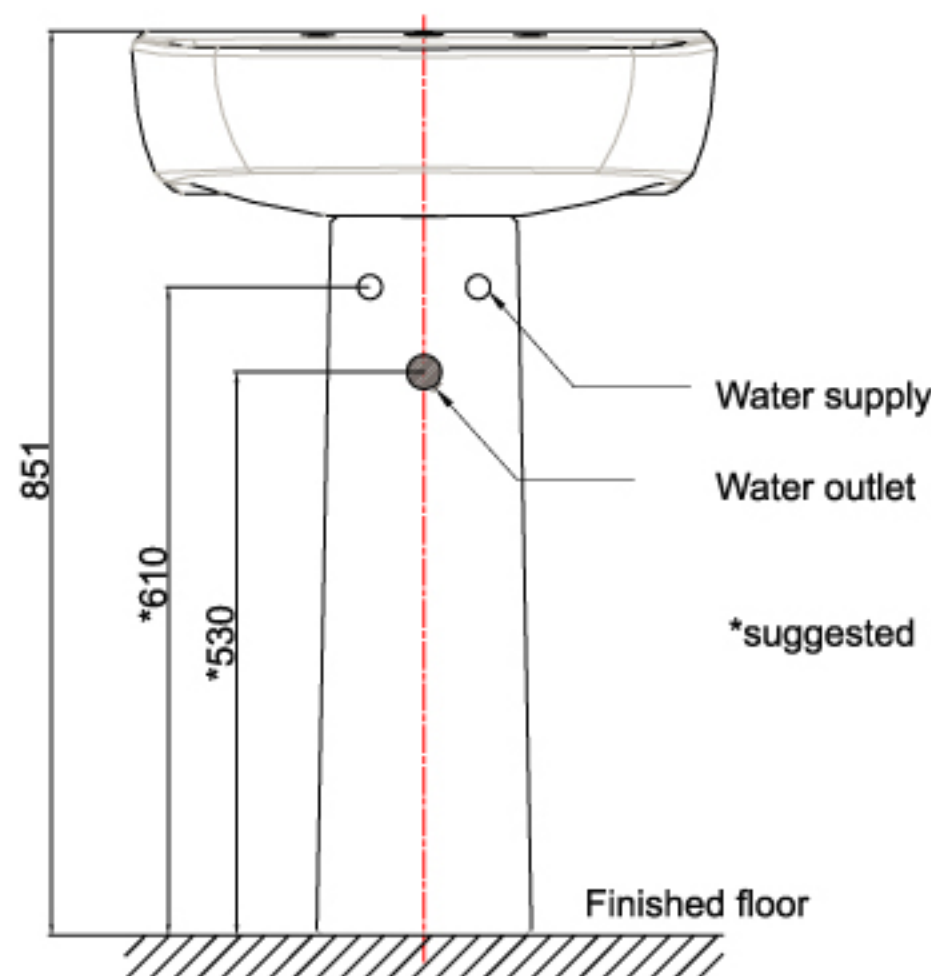

Wall-hung/semi-pedestal/pedestal lavatory

Installation Manual

Thank you for selecting our products...products which have been the benchmarks of fine quality for years. To help ensure that the installation process will proceed smoothly, please read these instructions carefully before you begin. Also, review the recommended tools and materials list; carefully unpack and examine your new plumbing fixture.

ALL INSTALLATION PROCEDURES MUST COMPLY IN STRICT ACCORDANCE WITH APPLICABLE LOCAL PLUMBING AND BUILDING CODES

RECOMMENDED TOOLS AND MATERIALS

ROUGHING-IN DIMENSIONS

Unit: mm

Dimensioning diagrams are provided for each model.
Note: dimensions are nominal and may vary within the range of manufacturing tolerances.

- Fig.1 for installing with semi-pedestal(TF-0755)
- Fig.2 for installing with full-pedestal(TF-0765)

Fig. 1

Fig. 2