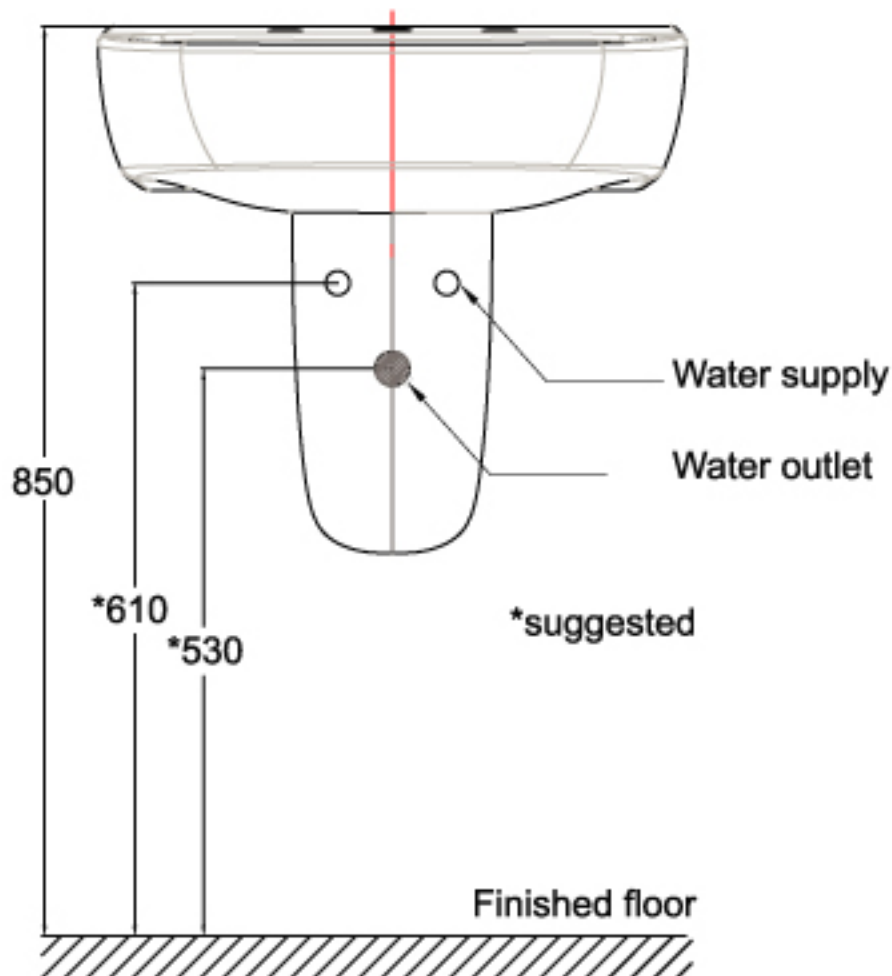

Wall-hung/semi-pedestal/pedestal lavatory

Installation Manual

Thank you for selecting our products...products which have been the benchmarks of fine quality for years. To help ensure that the installation process will proceed smoothly, please read these instructions carefully before you begin. Also, review the recommended tools and materials list; carefully unpack and examine your new plumbing fixture.

ALL INSTALLATION PROCEDURES MUST COMPLY IN STRICT ACCORDANCE WITH APPLICABLE LOCAL PLUMBING AND BUILDING CODES

RECOMMENDED TOOLS AND MATERIALS

ROUGHING-IN DIMENSIONS

Unit: mm

Dimensioning diagrams are provided for each model.
Note: dimensions are nominal and may vary within the range of manufacturing tolerances.

- Fig.1 for installing with semi-pedestal(TF-0755)
- Fig.2 for installing with full-pedestal(TF-0765)

Fig. 1

Fig. 2