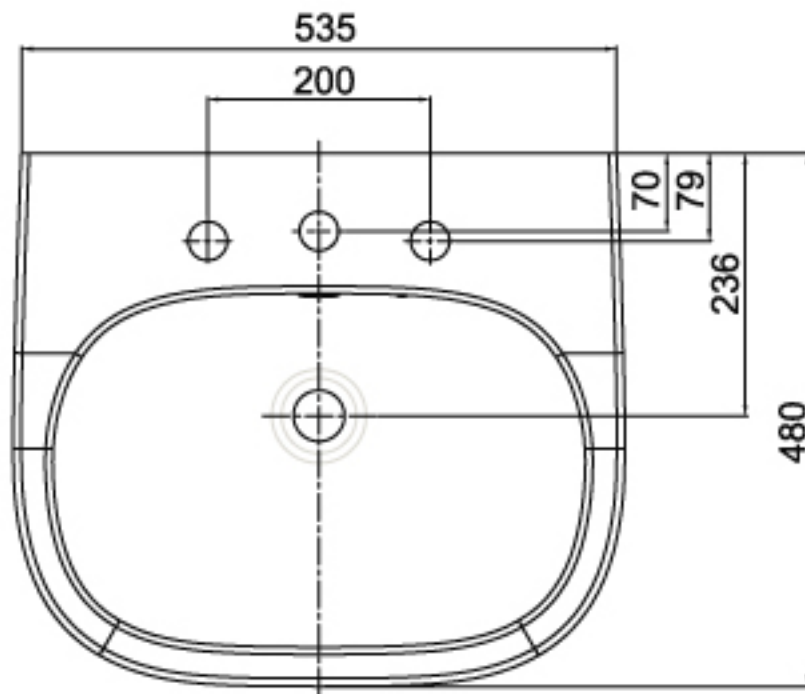

Wall-hung/semi-pedestal/pedestal lavatory

Installation Manual

Thank you for selecting our products...products which have been the benchmarks of fine quality for years. To help ensure that the installation process will proceed smoothly, please read these instructions carefully before you begin. Also, review the recommended tools and materials list; carefully unpack and examine your new plumbing fixture.

ALL INSTALLATION PROCEDURES MUST COMPLY IN STRICT ACCORDANCE WITH APPLICABLE LOCAL PLUMBING AND BUILDING CODES

RECOMMENDED TOOLS AND MATERIALS

ROUGHING-IN DIMENSIONS

Unit: mm

Dimensioning diagrams are provided for each model.
Note: dimensions are nominal and may vary within the range of manufacturing tolerances.