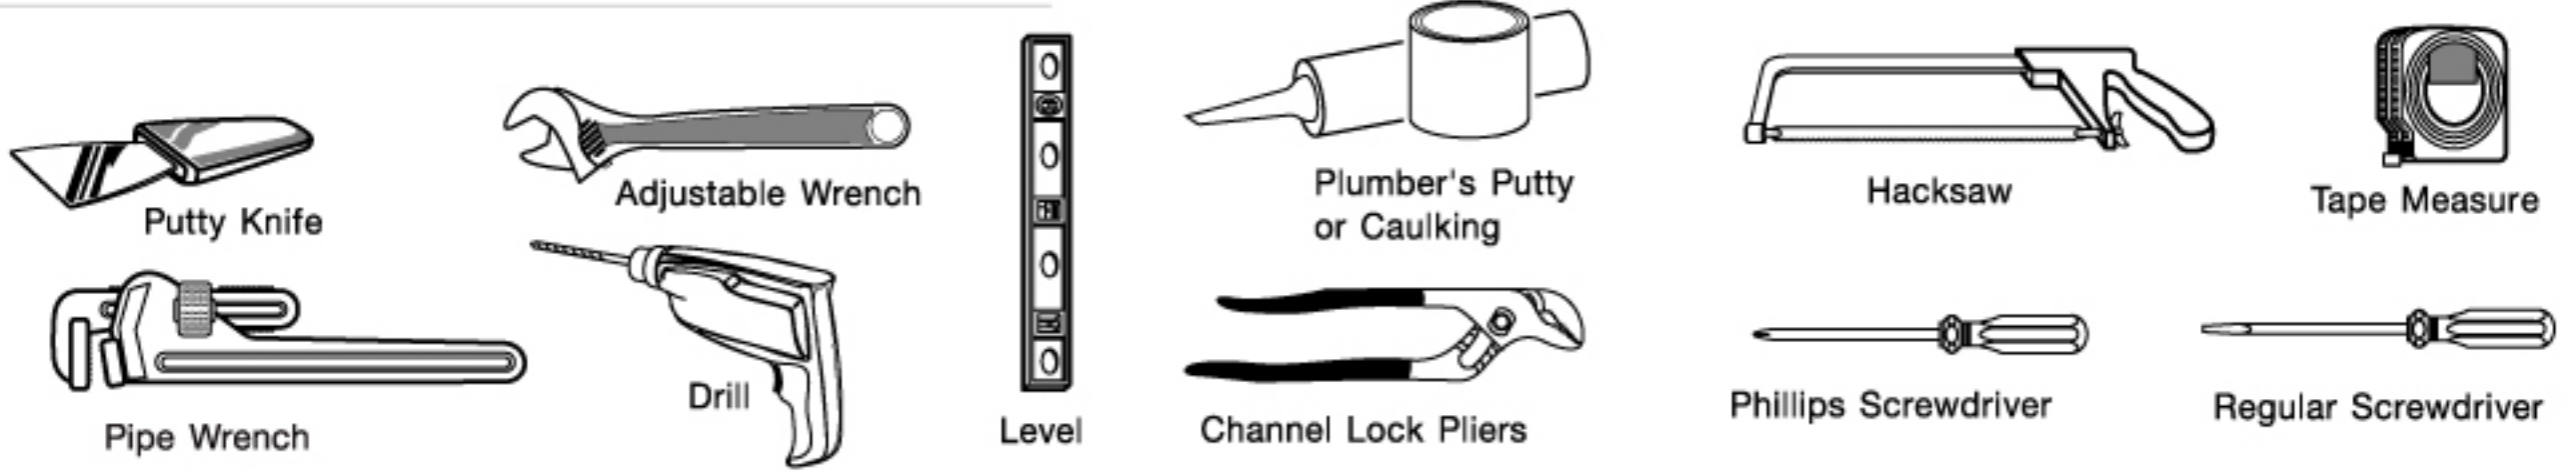

Wall-hung/semi-pedestal/pedestal lavatory

Installation Manual

Thank you for selecting our products...products which have been the benchmarks of fine quality for years. To help ensure that the installation process will proceed smoothly, please read these instructions carefully before you begin. Also, review the recommended tools and materials list; carefully unpack and examine your new plumbing fixture.

ALL INSTALLATION PROCEDURES MUST COMPLY IN STRICT ACCORDANCE WITH APPLICABLE LOCAL PLUMBING AND BUILDING CODES

RECOMMENDED TOOLS AND MATERIALS

ROUGHING-IN DIMENSIONS

Unit: mm

Dimensioning diagrams are provided for each model.
Note: dimensions are nominal and may vary within the range of manufacturing tolerances.