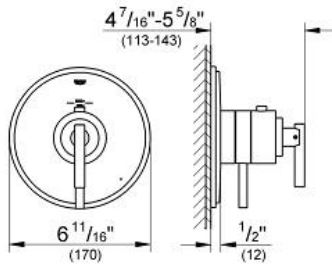

ATRIO
Single Function Thermostatic Trim
with Control Module

MODEL # 19848000

Pure Freude
an Wasser

ADA

C

Product Description:

ATRIO

Single Function Thermostatic Trim with Control Module

Standard Specification:

- For shower only or shower/tub with diverter applications
- GROHE TurboStat technology
- Integrated volume control
- Integrated bypass option when used with diverter tub spout
- Requires GrohFlex universal rough-in box (35 026 000) (sold separately)
- GROHE SilkMove
- 6.3 gpm at 45 psi
- GROHE StarLight chrome finish