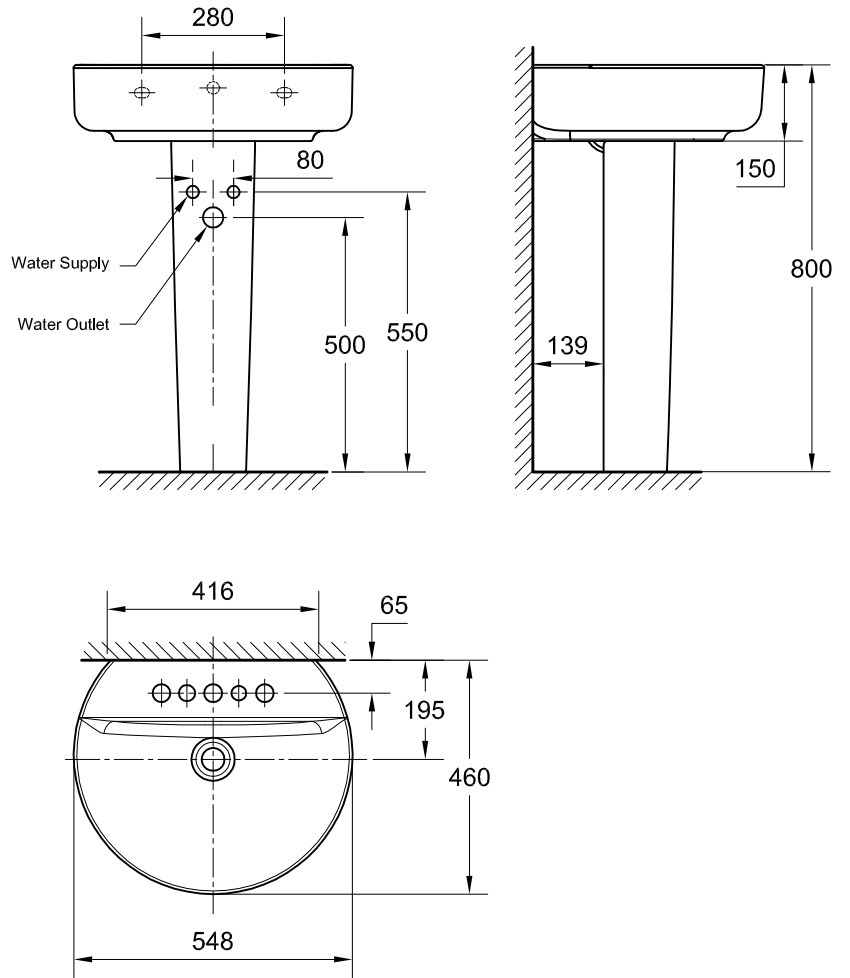

# Concept Sphere

## Wash Basin With Pedestal

TF-0552/0742

*American Standard*