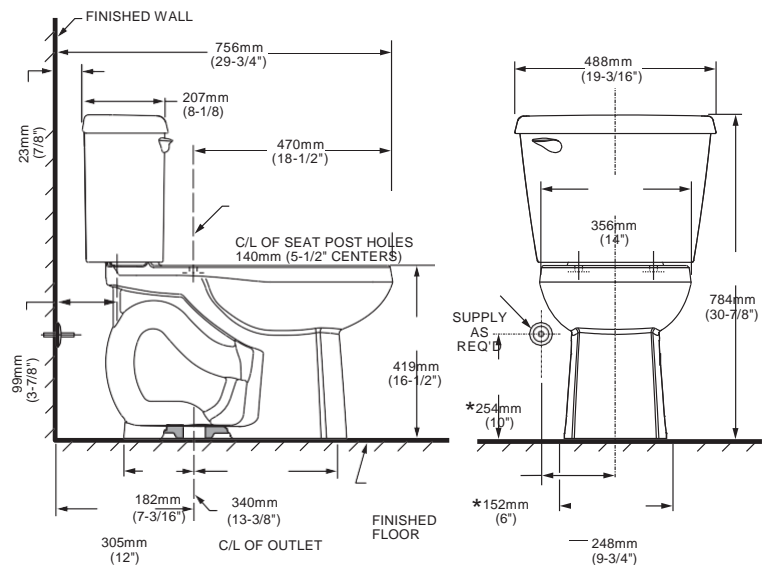

**SONOMA® RIGHT HEIGHT® ELONGATED 12" ROUGH TOILET**

**702AA154.020**

- Vitreous china
- High Efficiency Toilet (HET), ultra-low consumption (4.8 Lpf/1.28 gpf), utilizes 20% less water
- Meets EPA WaterSense® criteria
- PowerWash® rim scrubs bowl with each flush
- Includes color match bowl caps
- 2" flush valve, 2" trapway
- Color matched non slow close seat supplied
- 16-1/2" rim height for accessible applications
- 12" (305mm) rough-in
- Generous 9" x 8" water surface area
- Color matched trip lever is supplied
- 2 year warranty
- Right Height® Elongated Bowl
- Lined Tank

Supply sold separately

**Nominal Dimensions:**

756 x 488 x 784mm  
(29-3/4" x 19-3/16" x 30-7/8")

**NOTES:**

THIS TOILET IS DESIGNED TO ROUGH-IN AT A MINIMUM DIMENSION OF 305MM (12") FROM FINISHED WALL TO C/L OF OUTLET. SUPPLY NOT INCLUDED WITH FIXTURE AND MUST BE ORDERED SEPARATELY. \* DIMENSION SHOWN FOR LOCATION OF SUPPLY IS SUGGESTED.

**IMPORTANT:** Dimensions of fixtures are nominal and may vary within the range of tolerances established by ANSI Standard A112.19.2. These measurements are subject to change or cancellation. No responsibility is assumed for use of superseded or voided pages.