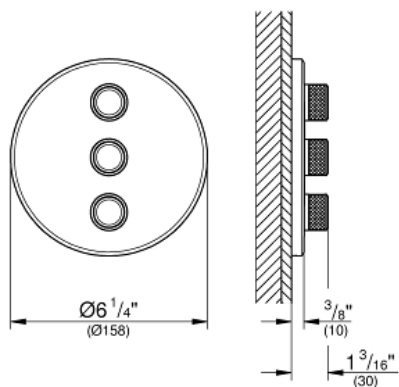

GROHTHERM SMARTCONTROL Triple Volume Control Trim

MODEL # 29122000

Pure Freude
an Wasser

GROHE

CEC

Product Description:
GROHTHERM SMARTCONTROL
Triple Volume Control Trim

Standard Specification:

- Final installation set for:
- GROHE Rapido SmartBox 35 601 000
- Metal wall escutcheon with **GROHE QuickFix** (covered escutcheon and shaft sealing, covered fixing), 6° angle adjustable
- 3/8" (10 mm) thin profile escutcheon
- **GROHE StarLight** chrome finish
- SmartControl push for ON-OFF, turn for volume adjustment from EcoJoy to Full Flow
- Includes various icons to customize push buttons
- Multiple outlets can be run simultaneously
- Maximum flow performance combined: 17.2gpm (65L/min) @ 43.5 psi (3 bar)
- Optional flow reducer for CALGreen compliance included