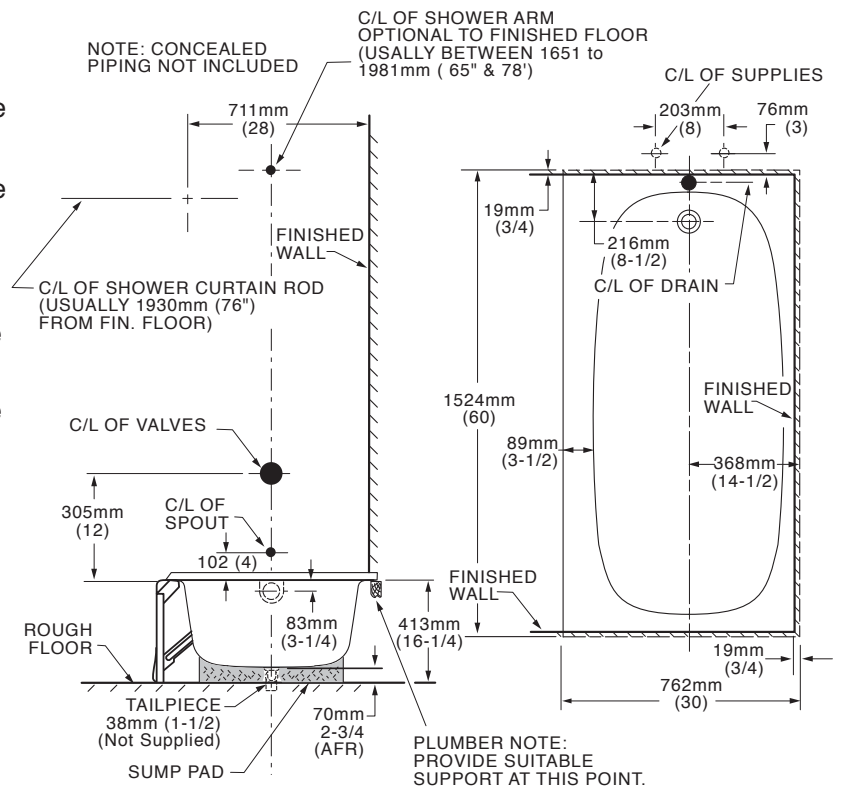

**COLONY RECESS BATH for Above Floor
Rough Installation**

- 0182 000** Right Hand Outlet (RHO) for above floor installation (Illustrated)
- 0184 000** Left Hand Outlet (LHO) for above floor installation

Product Features:

- Acid resisting, one-piece, enamelled steel recess bath
- Glossy porcelain finish
- Integral apron and tiling flange
- End drain outlet

- 0182 S00** RHO with Slip Resistant Surface
- 0182 330** RHO with Sound Deadening
- 0182 331** RHO with Slip Resistant Surface and Sound Deadening
- 0184 S00** LHO with Slip Resistant Surface
- 0184 330** LHO with Sound Deadening
- 0184 331** LHO with Slip Resistant Surface and Sound Deadening

Actual Dimensions:
1524 x 762 x 413mm
(60" x 30" x 16-1/4")

NOTE: Measurements may vary plus or minus 1/4" (6mm).

To Be Specified - Required:

- Colour: White Bone Silver Gray Linen
- Bath Faucet* (specify finish)
- Bath Drain: (specify finish)

* See faucet section for models available

**Compliance Certifications -
Meets or Exceeds the Following Specifications:**

- ASME A112.19.4M for Enamelled Steel Fixtures
- ASTM F-462 for Slip-resistant Bathing Facilities
- CAN/CSA B45 Series